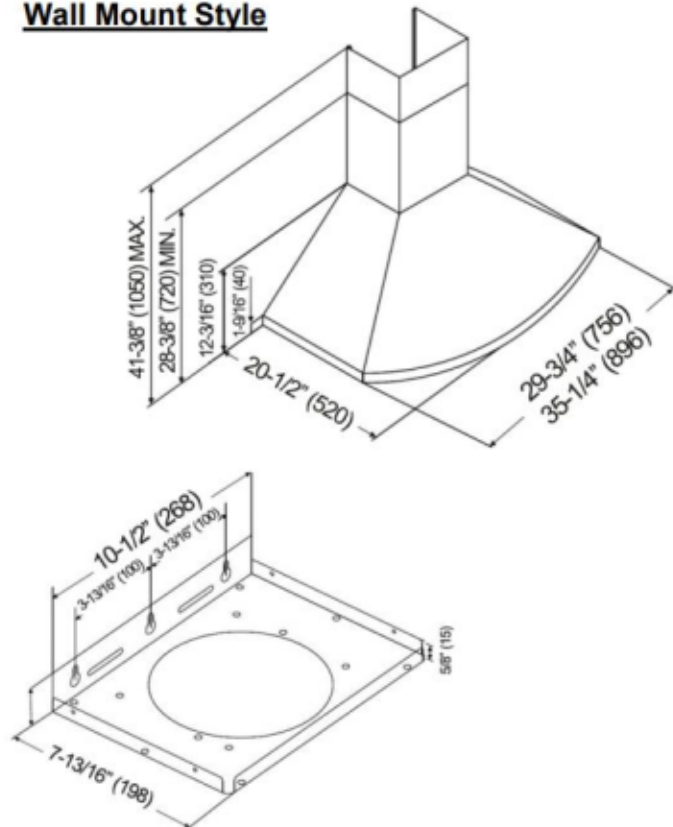

KOBE®

KOBE Range Hoods

So Quiet... You Won't Believe it's On!

Premium RA92 SQB6-XX SERIES

Wall Mount

Model / Size	RA9230SQB6-XX / 30" RA9236SQB6-XX / 36" RA9230SQB6-DC30-XX / 30" RA9236SQB6-DC36-XX / 36" RA9230SQB6-DC46-XX / 30" RA9236SQB6-DC46-XX / 36"
Appearance	
Stainless Steel	✓
Seamless	✓
Performance	
CFM / Sone	280 to 800 / 2.0 to 7.0
QuietMode™	2.0 Sone
LED Light	2 x Lights (3W)
ECO Mode	10 Minutes on QuietMode™ Every Hour to Promote a Cleaner Kitchen Air Quality
LED Light	3-Level Lighting 2 x LED Light (3W) – 30" & 36"
Speed	6
Control	Electronic Buttons with Delay Shutoff, Flame & Temperature Sensor
Delay Shutoff	5-Minute Delay Shutoff
Blower Type	Single Horizontal Squirrel Cage
Exhaust	Top 6" Round
Consumption / Ampere	420W / 3.5A
Filter	Baffle Filter
Optional Accessories	
Backsplash Panel	SSP30 (30" x 32") SSP36 (36" x 32")
Remote Control	KRC6

Wall Mount Style

Duct Cover

Information subject to change without notice
Measurement in inches (mm). Inches are converted

www.koberangehoods.com

*Building code may vary
VER. 250130