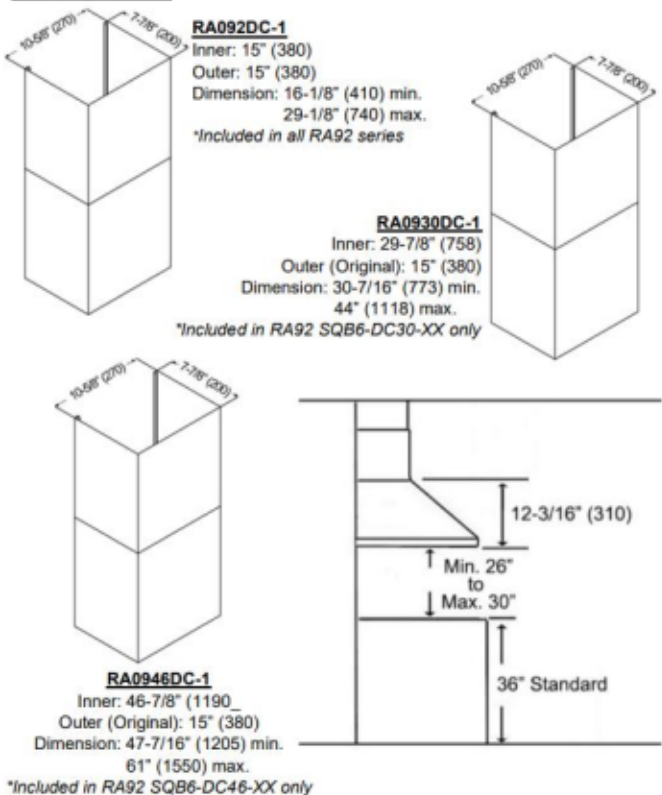

KOBE®

KOBE Range Hoods

So Quiet... You Won't Believe it's On!

Premium RA92 SQB6-XX SERIES

Wall Mount

Model / Size	RA9230SQB6-XX / 30" RA9236SQB6-XX / 36" RA9230SQB6-DC30-XX / 30" RA9236SQB6-DC36-XX / 36" RA9230SQB6-DC46-XX / 30" RA9236SQB6-DC46-XX / 36"
Appearance	
Stainless Steel	✓
Seamless	✓
Performance	
CFM / Sone	280 to 800 / 2.0 to 7.0
QuietMode™	2.0 Sone
LED Light	2 x Lights (3W)
ECO Mode	10 Minutes on QuietMode™ Every Hour to Promote a Cleaner Kitchen Air Quality
LED Light	3-Level Lighting 2 x LED Light (3W) – 30" & 36"
Speed	6
Control	Electronic Buttons with Delay Shutoff, Flame & Temperature Sensor
Delay Shutoff	5-Minute Delay Shutoff
Blower Type	Single Horizontal Squirrel Cage
Exhaust	Top 6" Round
Consumption / Ampere	420W / 3.5A
Filter	Baffle Filter
Optional Accessories	
Backsplash Panel	SSP30 (30" x 32") SSP36 (36" x 32")
Remote Control	KRC6

Wall Mount Style

Duct Cover

Information subject to change without notice
Measurement in inches (mm). Inches are converted

www.koberangehoods.com

*Building code may vary
VER. 250130